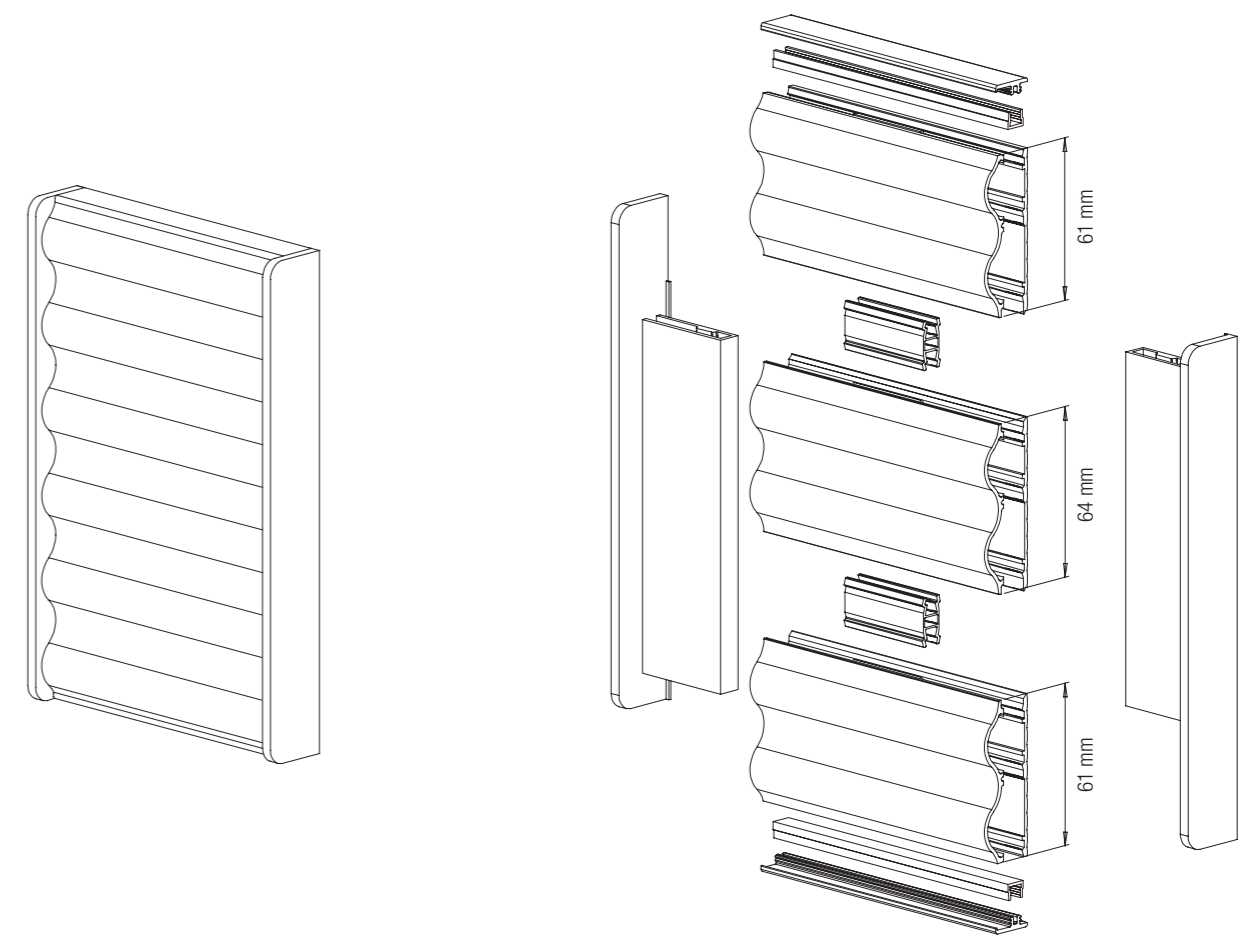

Cinqueterre alluminio

Ante, spessore 25 mm, costituite da doghe sovrapposte in alluminio anodizzato e chiuse lateralmente con un profilo in alluminio anodizzato nella stessa finitura.

- **H** Alluminio naturale
- **L** Alluminio nero
- **L** Alluminio titanio

Cinqueterre laccata

Ante in MDF spessore 22 mm con fresata per incasso maniglia (solo per mobili previsti a catalogo).

- **F** Laccato opaco
- **G** Laccato lucido
- **G** Laccato effetto metallo

Maniglie in trafilato di alluminio anodizzato nelle versioni naturale, nero e titanio. Disponibili in tre dimensioni.

Aluminium Cinqueterre

Doors, 25 mm thick, consisting of overlapped anodized aluminium slats with anodized aluminium end profiles in the same finish.

- **H** Natural aluminium
- **L** Black aluminium
- **L** Titanium aluminium

Lacquered Cinqueterre

Doors, 22 mm thick, in MDF with milling to house the handle (only for cabinets provided in the price list).

- **F** Mat lacquered
- **G** Shiny lacquered
- **G** Lacquered metal effect

Handles in anodized aluminium drawn-plate in natural, black and titanium anodized aluminium finishes. Available in three dimensions.

Particolare struttura / Structure detail