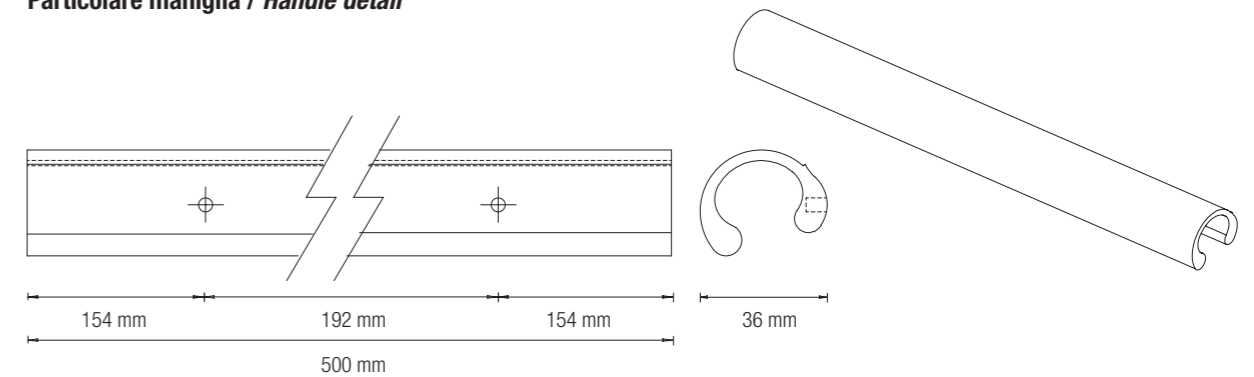

Particolare maniglia / Handle detail