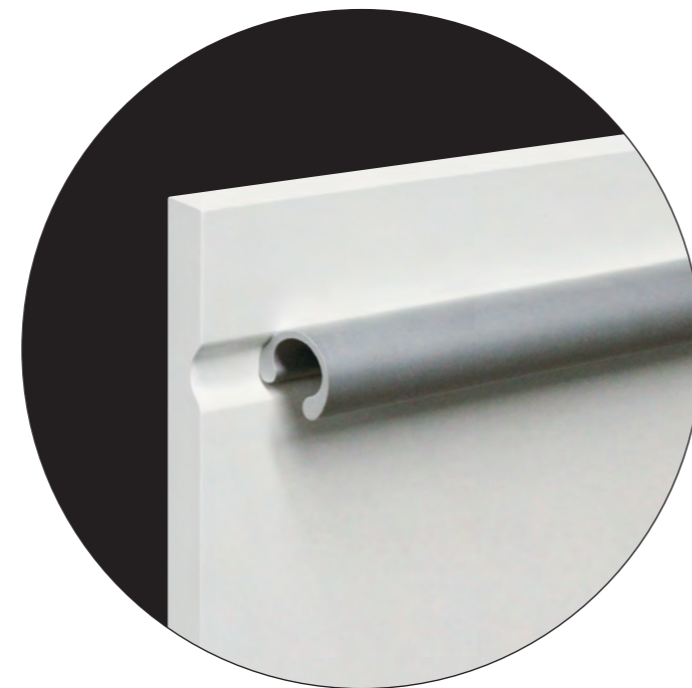

Handles in anodized aluminium drawn-plate in natural, black and titanium anodized aluminium finishes. Available in three dimensions.

**Particolare struttura / Structure detail**

**Particolare maniglia / Handle detail**

**Maniglia grande / Big handle**

**Maniglia media / Medium handle**

**Maniglia piccola / Small handle**