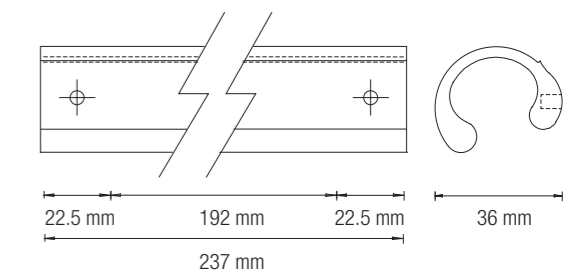

Maniglia grande / Big handle

Maniglia media / Medium handle

Maniglia piccola / Small handle