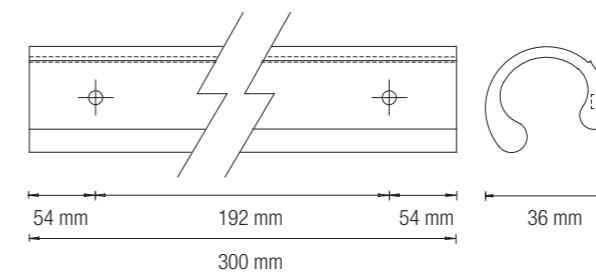

Maniglia grande / Big handle

Maniglia media / Medium handle

Maniglia piccola / Small handle